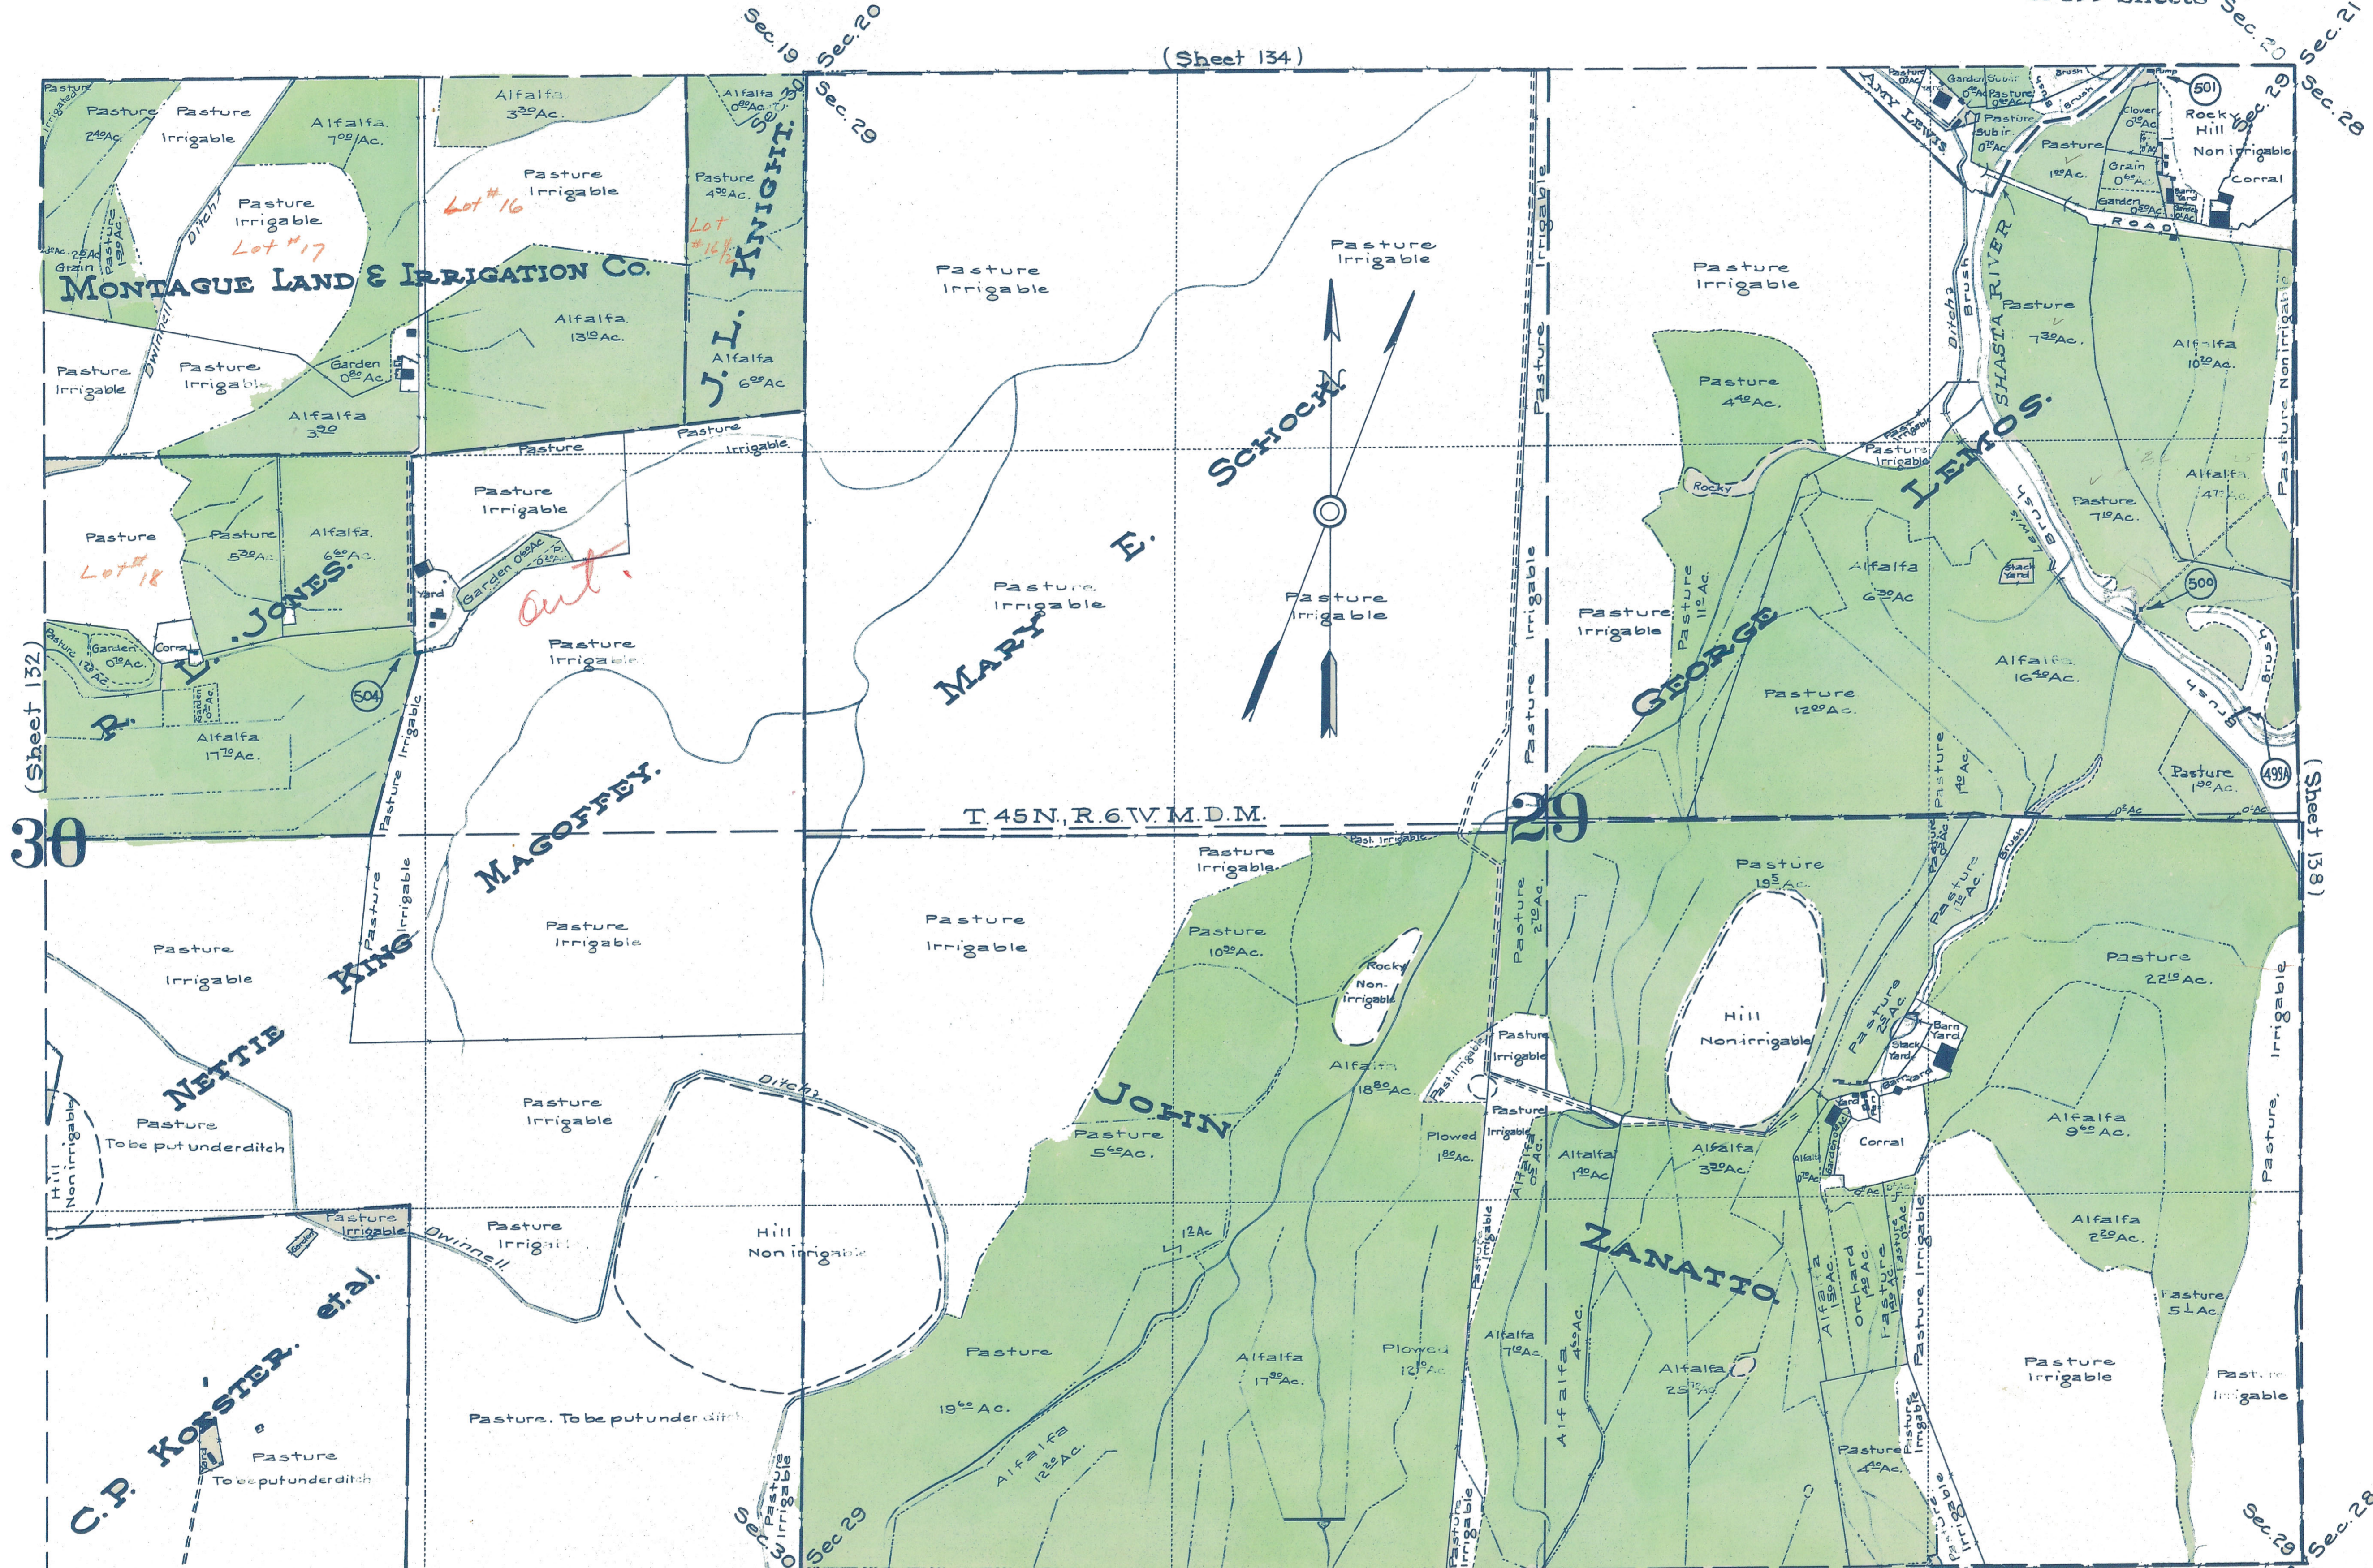

Dwinnell Tract

Lot Nos Dwinnell Tract

STATE OF CALIFORNIA  
 DEPARTMENT OF PUBLIC WORKS  
 DIVISION OF WATER RIGHTS  
**LANDS IRRIGATED FROM SHASTA RIVER  
 AND TRIBUTARIES**  
**SISKIYOU COUNTY CALIFORNIA**  
 SHOWN BY A  
**PLANE TABLE SURVEY**

M.D. 5327

SCALE 1"=300 FT.

1922